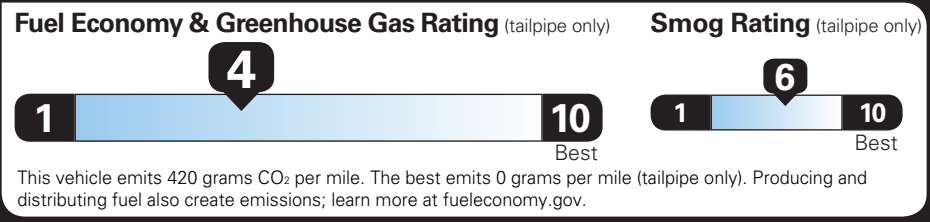

EPA DOT Fuel Economy and Environment

Gasoline Vehicle

Fuel Economy

21 MPG combined city/hwy
18 MPG city
27 MPG highway

4.8 gallons per 100 miles

Standard SUVs range from 13 to 101 MPG. The best vehicle rates 141 MPGe.

You spend $2,250 more in fuel costs over 5 years compared to the average new vehicle.

G M T

Annual fuel cost $1,950